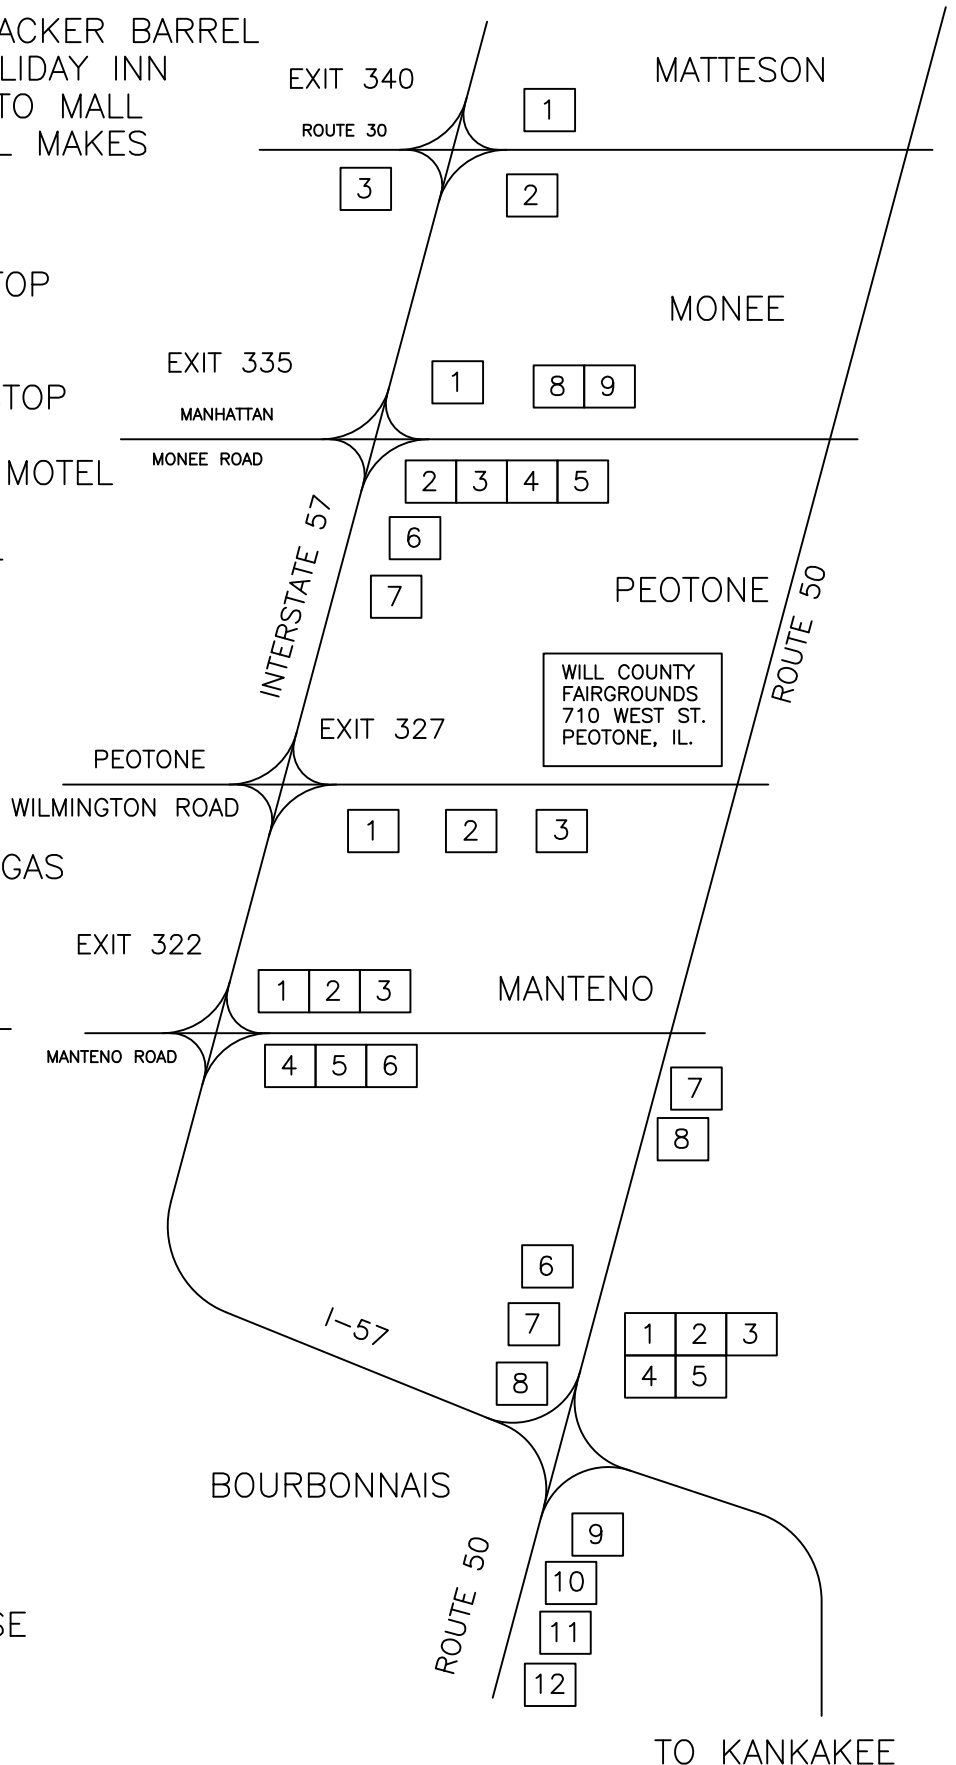

NORTH

EXIT 340

1. CRACKER BARREL
2. HOLIDAY INN
3. AUTO MALL ALL MAKES

TO CHICAGO

EXIT 335

1. PILOT TRUCK STOP
2. BP FUEL
3. DUNKIN DONUTS
4. PETRO TRUCK STOP
5. BURGER KING
6. COUNTRY HOST MOTEL
7. RED ROOF INN
8. SUPER 8 MOTEL
9. BEST WESTERN

EXIT 327

PEOTONE SWAP MEET

1. SHELL/CIRCLE K
2. McDONALDS
3. CASEY GENERAL STORE/GAS

EXIT 322

1. HOWARD JOHNSON MOTEL
2. COMFORT INN
3. PHILLIPS 66 GAS
4. SHELL GAS
5. McDONALDS
6. COUNTRY INN
7. WAL MART
8. BUFFALO WILD WINGS

EXIT 315

1. NORTHFIELD MALL
2. HOLIDAY INN
3. AMERICA'S BEST INN
4. HAMPTON INN
5. FAIRFIELD INN
6. LONE STAR STEAKHOUSE
7. TGI FRIDAYS
8. WHITE CASTLE
9. COYOTE CANYON
10. STEAK N SHAKE
11. MENARDS
12. KMART

NOT TO SCALE

WILL COUNTY
FAIRGROUNDS
710 WEST ST.
PEOTONE, IL.